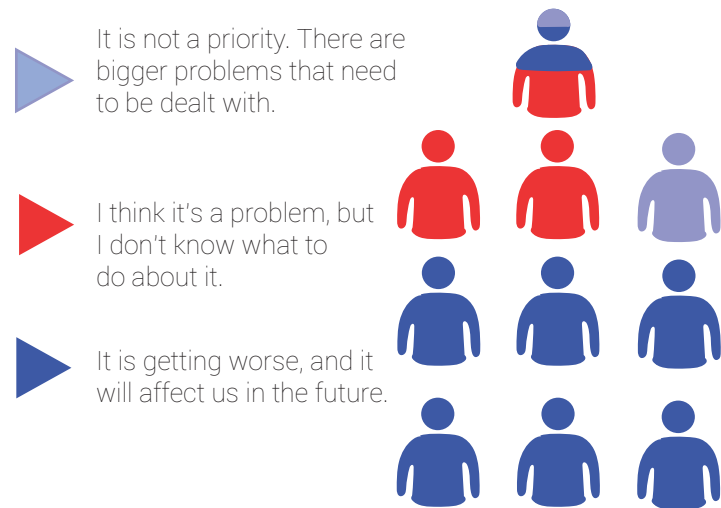

HOT TAKES

140 students surveyed about which way they lean on political issues

Who do you support in the 2020 election?

Is climate change a real issue that needs to be addressed?

"I support **President Trump** in this election. Even though I don't personally like his character, I fully support him because I feel like the state of the country economically was great before COVID-19 hit."

| senior **cadenschaffer**

Do you support mask mandates?

"I support **Joe Biden** because I agree with his policies and what he plans to do for the country more than what [Donald] Trump has done. Specifically, I support Joe's plans on dealing with climate change because that is an issue that is very apparent and needs to be fixed as soon as possible."

| senior **rainpickering**

Where do you stand on racial inequality?

"I personally believe that racial inequality is still a very big problem that many people have to deal with on a day-to-day basis. If you choose to ignore the topic you are not helping the problem; you are contributing to it. As a group, we need to address this because if we continue to ignore it it's just going to affect more lives."