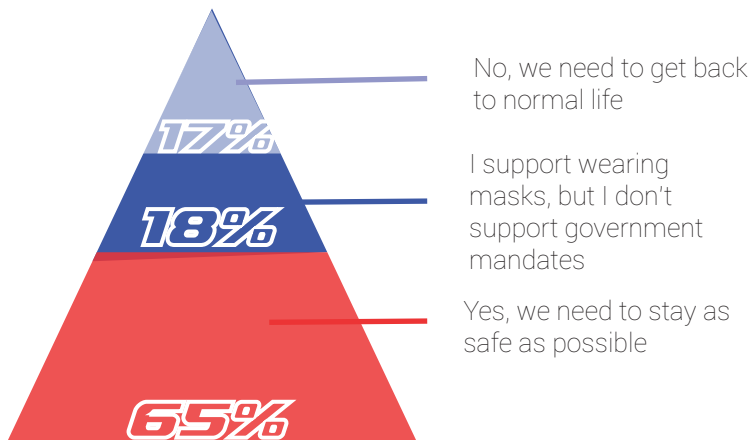

HOT TAKES

140 students surveyed about which way they lean on political issues

Who do you support in the 2020 election?

Is climate change a real issue that needs to be addressed?

"I support **President Trump** in this election. Even though I don't personally like his character, I fully support him because I feel like the state of the country economically was great before COVID-19 hit."

| senior **cadenschaffer**

Do you support mask mandates?

"I support **Joe Biden** because I agree with his policies and what he plans to do for the country more than what [Donald] Trump has done. Specifically, I support Joe's plans on dealing with climate change because that is an issue that is very apparent and needs to be fixed as soon as possible."

| senior **rainpickering**

Where do you stand on racial inequality?

"I personally believe that racial inequality is still a very big problem that many people have to deal with on a day-to-day basis. If you choose to ignore the topic you are not helping the problem; you are contributing to it. As a group, we need to address this because if we continue to ignore it it's just going to affect more lives."