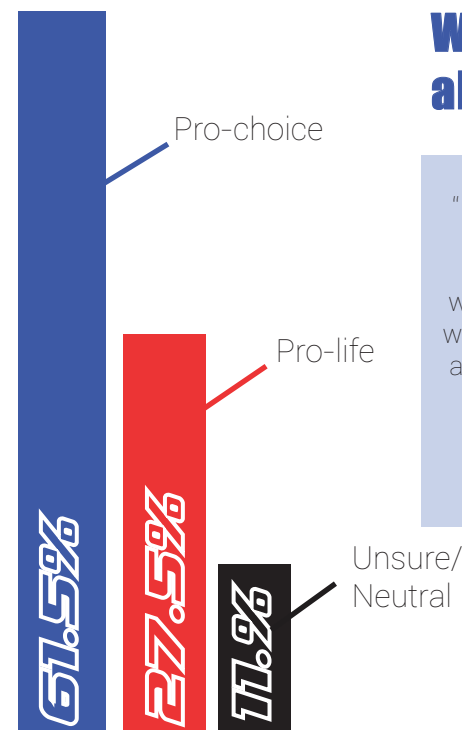

| senior **cadenschaffer**

Do you support mask mandates?

"I support **Joe Biden** because I agree with his policies and what he plans to do for the country more than what [Donald] Trump has done. Specifically, I support Joe's plans on dealing with climate change because that is an issue that is very apparent and needs to be fixed as soon as possible."

| senior **rainpickering**

Where do you stand on racial inequality?

"I personally believe that racial inequality is still a very big problem that many people have to deal with on a day-to-day basis. If you choose to ignore the topic you are not helping the problem; you are contributing to it. As a group, we need to address this because if we continue to ignore it it's just going to affect more lives."

| junior **blakealley**

Where do you stand on gun control?

Where do you stand on abortion?

"Personally, because of my religion, I think abortion is wrong. But I also understand that it is not my decision for other women or people who need it. I don't think we should defund any services that provide abortion, and I feel like if it's not your body, then you shouldn't delegate over it."