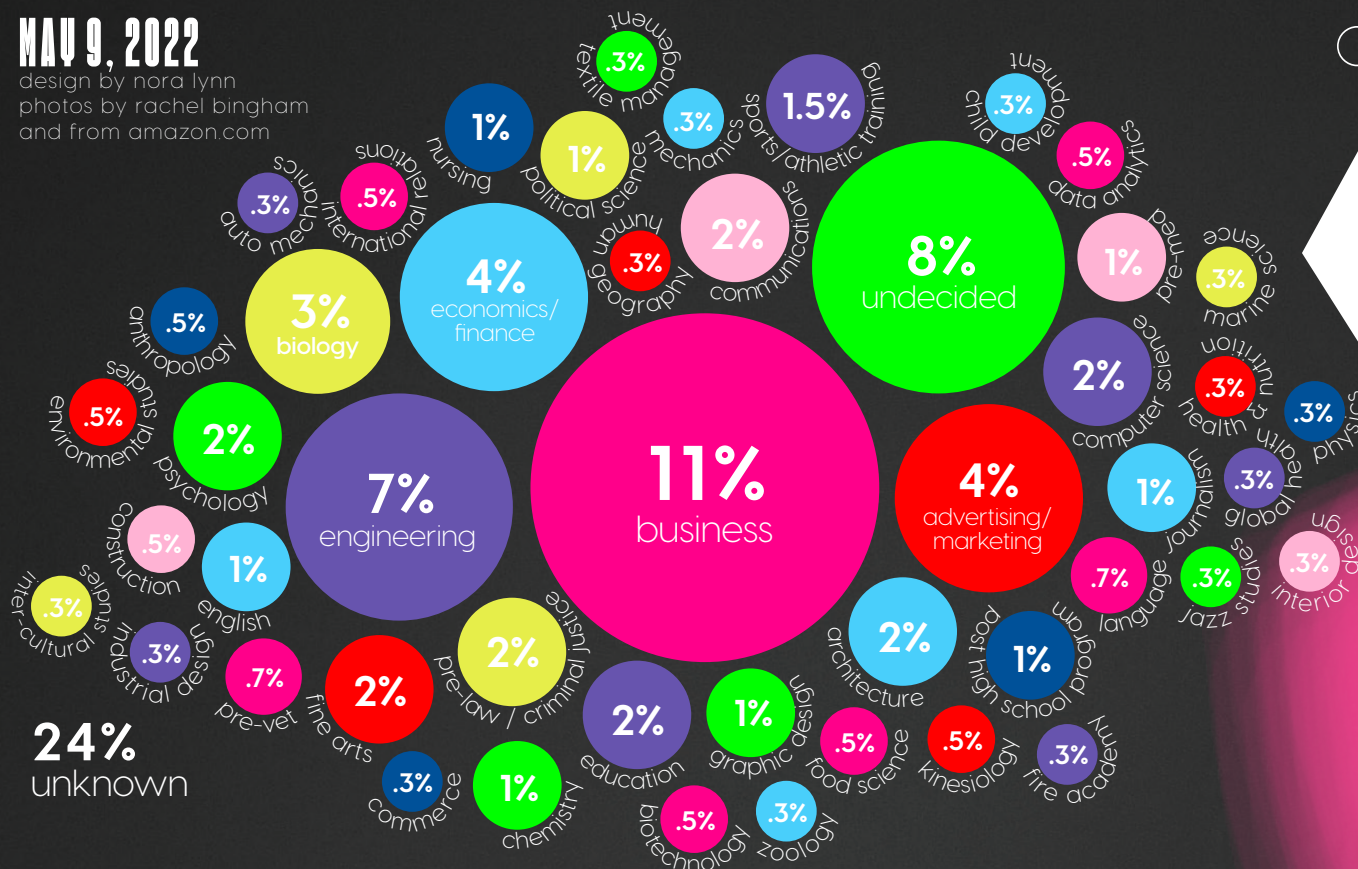

MAV 9, 2022

design by nora lynn
photos by rachel bingham
and from amazon.com

OTHER COVERAGE • 05

study the
MAJORS

52% are going to college in state

5% are going straight to the workforce

2% students said they were going into the military

SENIOR STATS

AND OTHER STUFF Statistics about the senior class and information about college life

over desk shelves

This is an easy way to take up space vertically and clear your desk.

power strip

Dorm rooms typically don't have many outlets, and extras will come in handy.