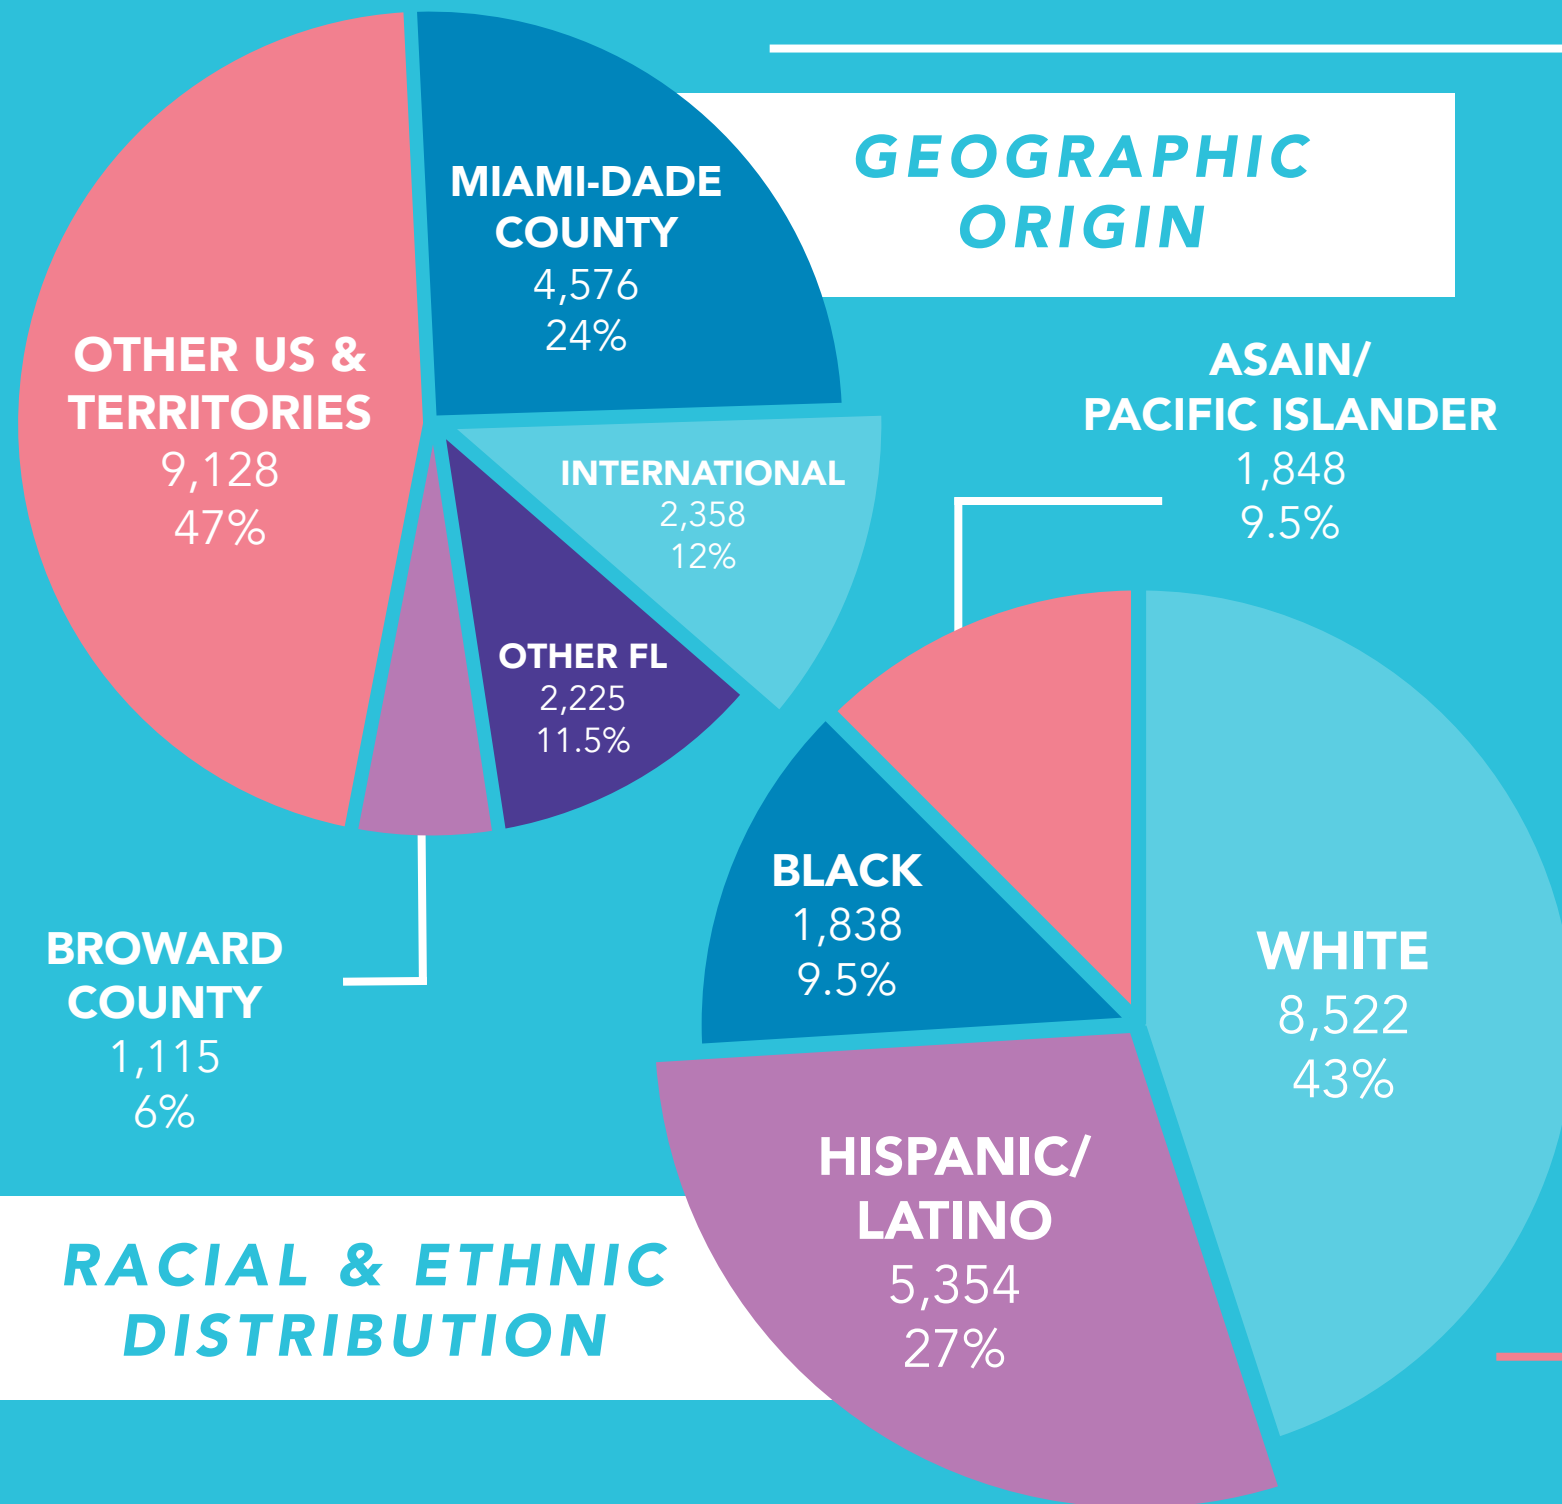

54% FEMALE

10,601

45% MALE

8,801

GENDER DISTRIBUTION AMONG STUDENTS

TOTAL NUMBER OF STUDENTS

19,402

SCHOOL	UNDERGRAD	GRADUATE	TOTAL
ARCHITECTURE	445	120	565
ARTS & SCIENCES	3,913	590	4,503
MIAMI HERBERT BUISNESS	3,175	1,001	4,176
COMMUNICATION	1,099	138	1,237
EDUCATION & HUMAN DEVELOPMENT	565	532	1,097
ENGINEERING	783	241	1,024
FROST MUSIC	499	384	883
LAW SCHOOL	N/A	1,358	1,358
MILLER SCHOOL OF MEDICINE	N/A	843	843
NURSING & HEALTH STUDIES	1,095	347	1,442
ROSENSTIEL MARINE	530	527	1,024
OTHER	400	9	409

time to TALK 'U'

Every year the 'U' family grows bigger and bigger. As we grow, so does the diversity amongst the student body