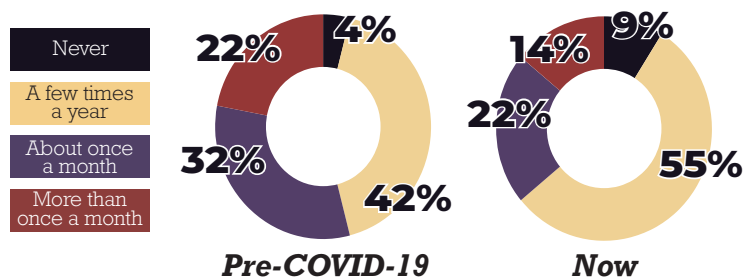

off the **Big** Screen

MSD student attendance at movie theaters drops

granting admission

Average movie ticket prices

- \$14.75** Regal Cinemas
- \$12.50** Paragon Theater
- \$13.50** AMC
- \$15.25** SilverSpot
- \$29.00** IPIC

The percentage of MSD students who report that they never go to movie theaters has more than

DOUBLED

since the COVID-19 pandemic.

39

Regal Cinemas, including one in Miami and another in Boca Raton, began closing on Feb. 15

How often do you go to movie theaters now versus prior to the COVID-19 pandemic?

“I don’t attend movie theaters because they are a complete waste of time. While you could be discovering a cure for cancer or reading a book, you are instead sitting in a dark room with strangers and watching some film you’ll forget about in a day. If it were up to me, movie theaters would not exist.”
Matthew Smith, 12