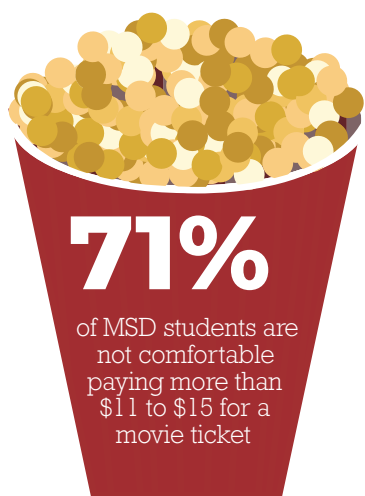

off the **Big** Screen

MSD student attendance at movie theaters drops

granting admission

Average movie ticket prices

- \$14.75** Regal Cinemas
- \$12.50** Paragon Theater
- \$13.50** AMC
- \$15.25** SilverSpot
- \$29.00** IPIC

The percentage of MSD students who report that they never go to movie theaters has more than

DOUBLED

since the COVID-19 pandemic.

39

Regal Cinemas, including one in Miami and another in Boca Raton, began closing on Feb. 15