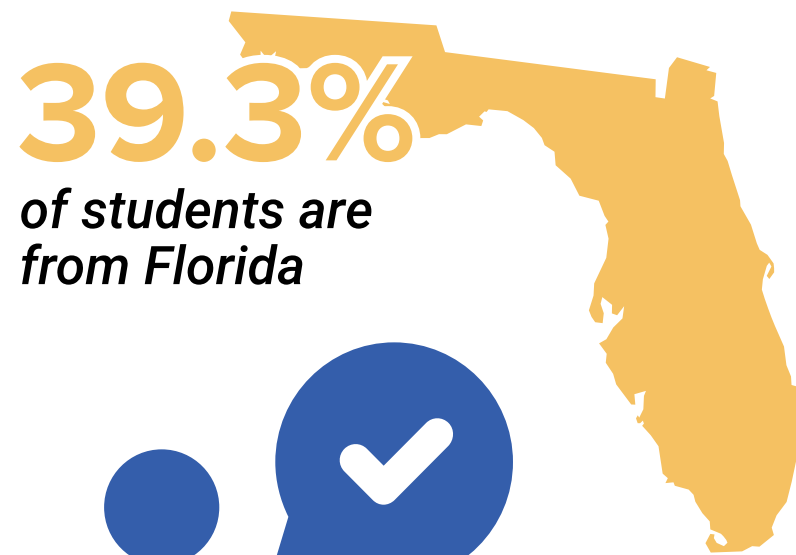

The "U" is a diverse learning environment home to students from across the globe. Let's get into the numbers that make our campus special

miami by the NUMBERS

5,133
new students enrolled in fall

11.4%
of students are international

48,286
applications received

19,593
total students enrolled at UM

11:1
student-to-faculty ratio

180+
majors & programs offered

1 of 71
schools inaugurated into the American Association of Universities

2,850
full-time faculty members

$55,440

average cost of undergraduate tuition

Information sourced from the UM Factbook
Icons courtesy of Vecteezy

BOARD OF TRUSTEES

CHAIR
Laurie S. Silvers

VICE CHAIRS
Manny Kadre
Johnny C. Taylor, Jr.

E. Roe Stamps, IV
Ronald G. Stone
Johnny C. Taylor, Jr.
Ana Veiga Milton
Jonathan Vilma
David R. Weaver
Geisha J. Williams
G. Ed Williamson II
EX-OFFICIO MEMBERS
Maribel C. Wadsworth
Raymond J. Zomerfeld
Devang Desai
Carlos Guzman
Julio Frenk

EMERITI MEMBERS
Michael I. Abrams
Betty G. Amos
Adrienne Arshnt
Jose P. Bared
M. Anthony Burns
Alfred R. Camner
Paul L. Cejas
Laura G. Coulter-Jones
Carlos M. de la Cruz, Sr.
Edward W. Easton
Gloria M. Estefan
Enrique C. Falla, Sr.
Alfonso Fanjul
George Feldenkreis
David I. Fuente
Thelma V.A. Gibson
Bernard J. Kosar, Jr.
Jorge M. Pérez
Lois Pope
Fredric G. Reynolds
Eduardo M. Sardiña
Frank P. Scruggs
Steven Sonberg
Patricia W. Toppel
Gonzalo F. Valdes-Fauli
Frances L. Wolfson

SECRETARY
Frances Marine Davis