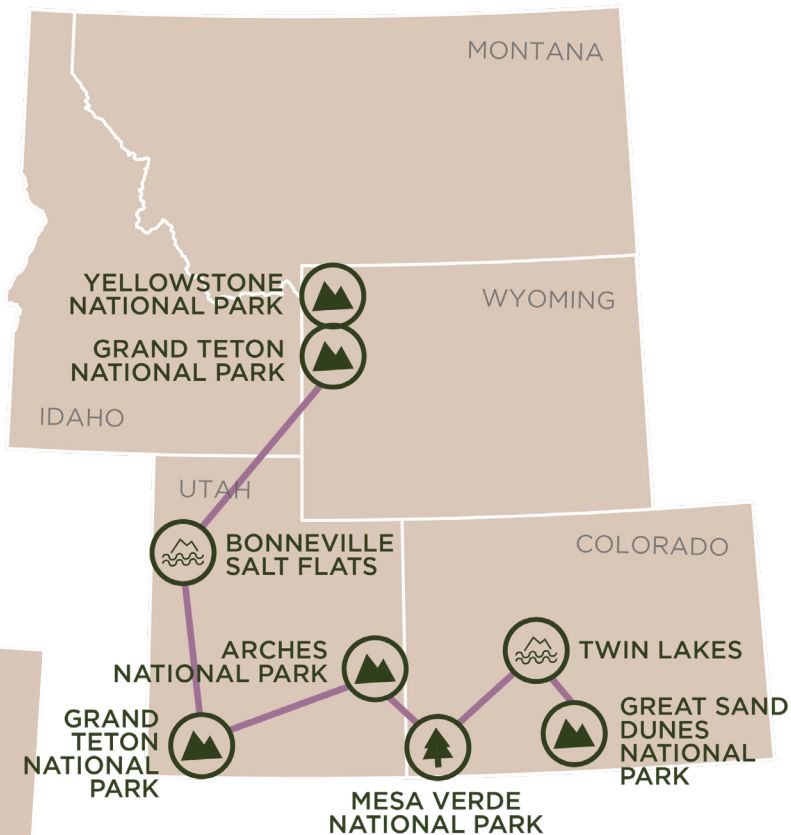

# MAP IT OUT

Want to **hit the road**, but don't know where? We picked some routes that you can follow. They hit some of the best **nature spots** and **national parks**, all within a general area. Add some of your own stops to the list or customize it however you want. **Pack up the van** because your summer just got a whole **lot more interesting**.

## WEST COAST INLAND ROUTE

ESTIMATED TO LAST AT LEAST THREE WEEKS

Tip: For a sandier trip, take the West Coast coastal route. Stop at lots of beaches and mountains that line the edge of California.

## NORTHWEST ROUTE

ESTIMATED TO LAST AT LEAST TWO WEEKS

Need something to listen to? We prepared a Spotify playlist for you to jam out to on the road. The hours can get long, and music can make it go quicker. Scan the code below for more.